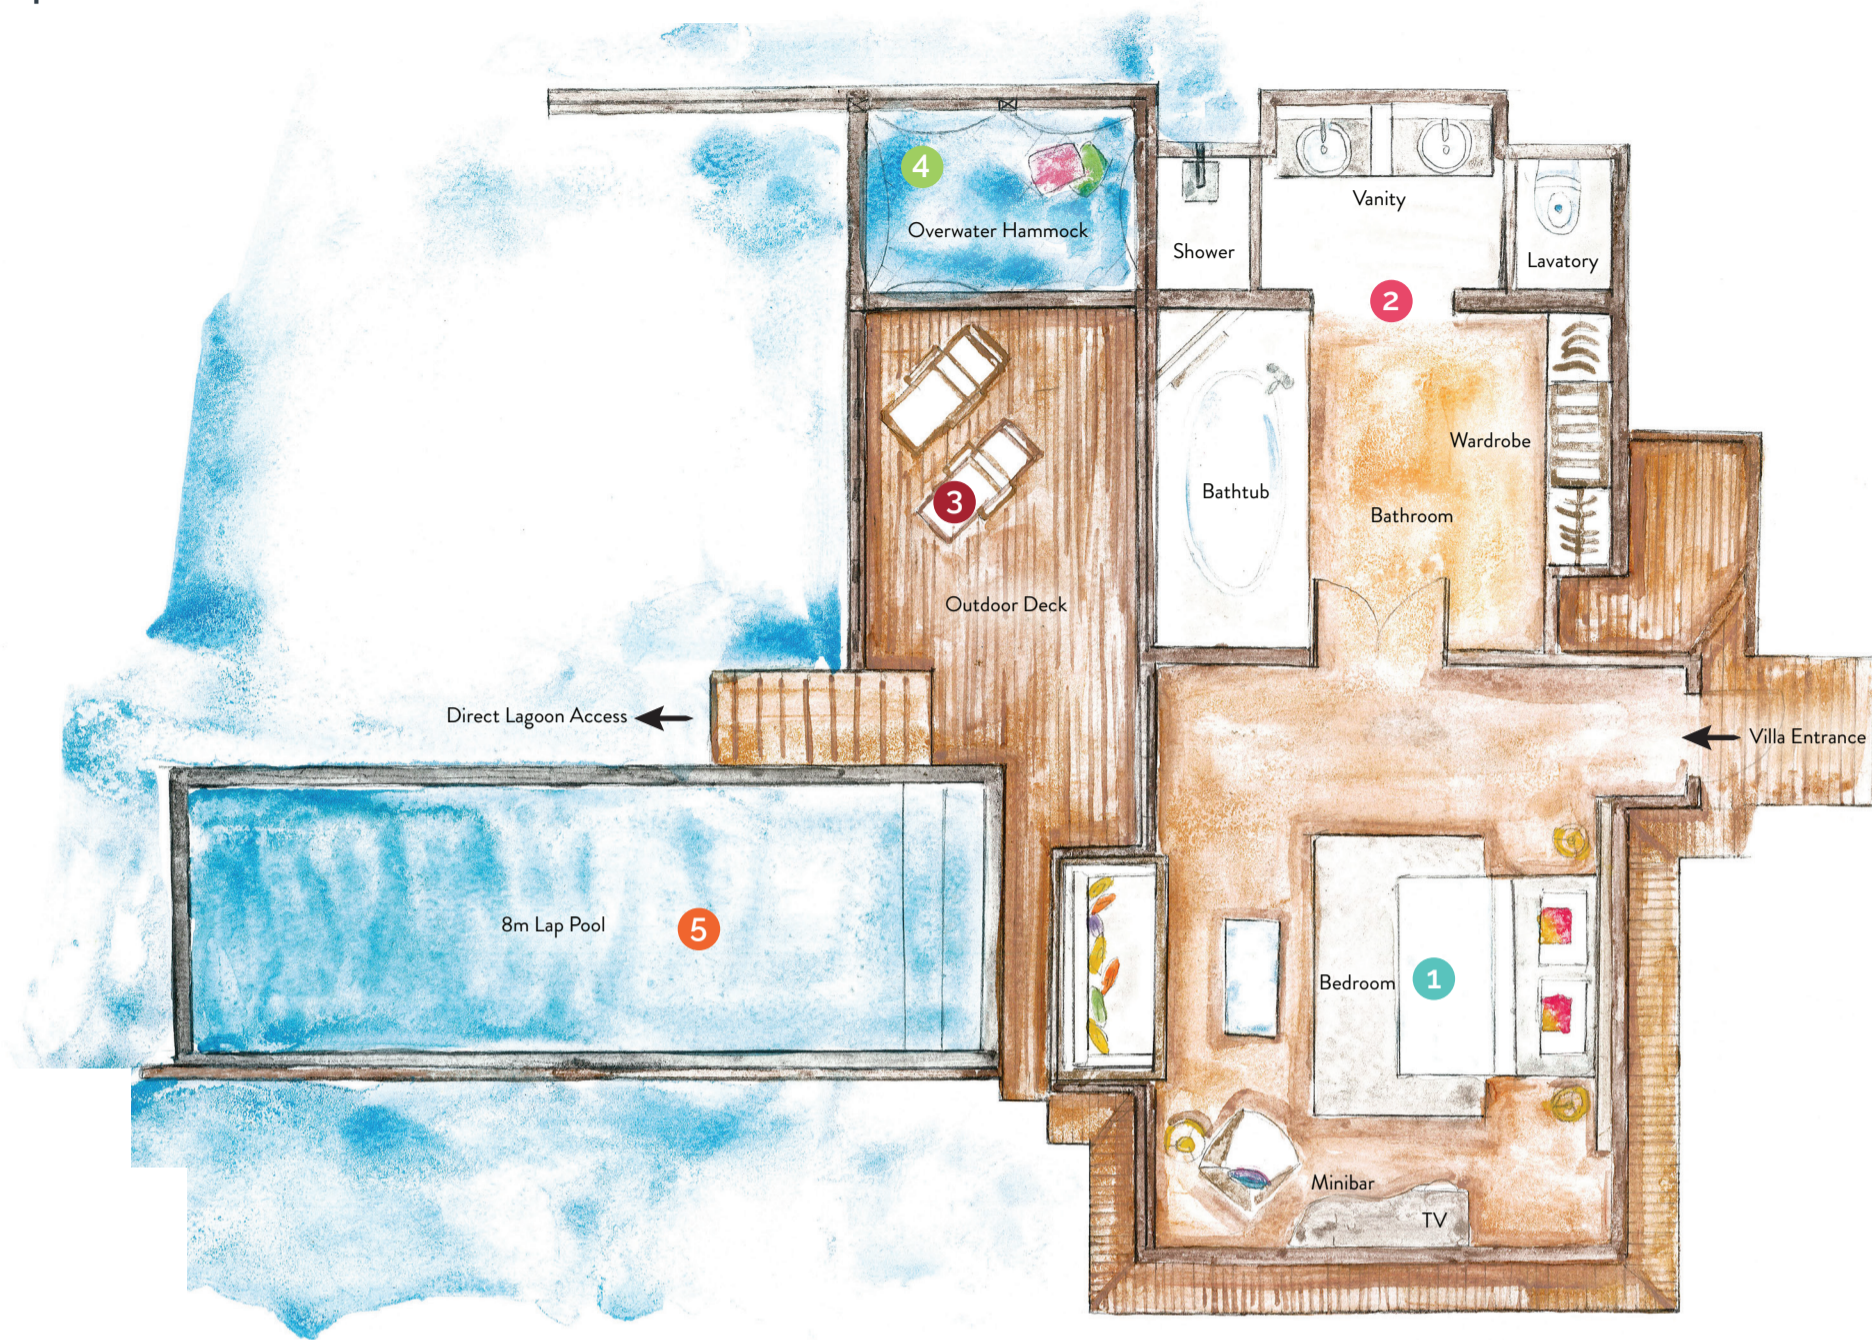

WIND VILLA WITH POOL

UNITS: 24

	Sqm	Sqft
1 Bedroom	30	325
2 Bathroom	24	254
3 Outdoor Deck	16	167
4 Overwater Hammock	6	66
5 Pool	22	232

Entire Villa with 97 Sqm | 1044 Sqft